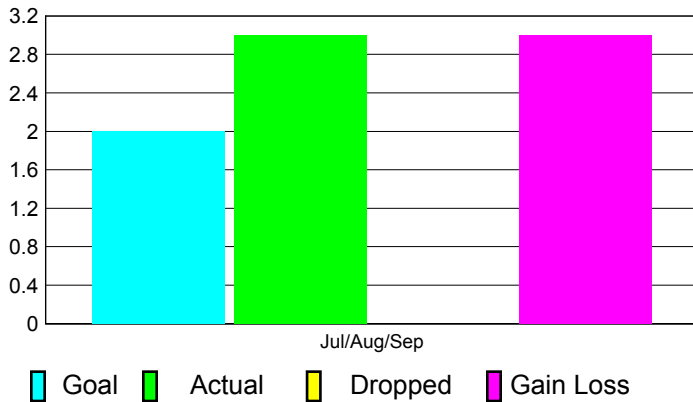

2012-2013 GMT Reports for District (or Undistricted) **District 323 B**

GMT: **KAMLESH JAIN**

Location: **INDIA**

GMT CA: **6**

CLUBS

Club Results
2012-2013

Clubs
2011-2012

Month	New Club Goal	Actual New Clubs	Actual Dropped Clubs	Gain/Loss of Clubs	Gain/Loss of Clubs
Jul/Aug/Sep	2	3	0	3	0
Totals	2	3	0	3	0

Club Results 2012-2013

Goal, New, Dropped, Gain/Loss

Comparison of Club Gain/Loss

Current Year Compared to the Previous Year

YTD Status Quo Clubs 2012-2013

Status Quo Clubs Compared to Status Quo Members

MEMBERSHIP