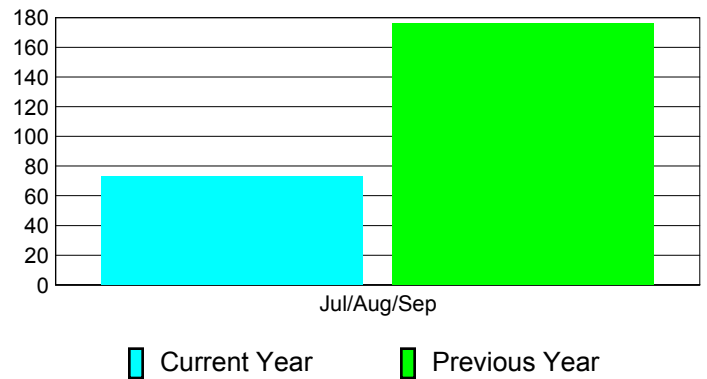

Membership Results
2012-2013

Membership
2011-2012

Month	Net Memb Goal	Actual New Memb	Actual Dropped Memb	Gain/Loss of Memb	Gain/Loss of Memb
Jul/Aug/Sep	140	316	-243	73	176
Totals	140	316	-243	73	176

Membership Results 2012-2013

Goal, New, Dropped, Gain/Loss

Comparison of Membership Gain/Loss

Current Year Compared to the Previous Year

Gender Comparison 2012-2013

Jul/Aug/Sep

Male Female