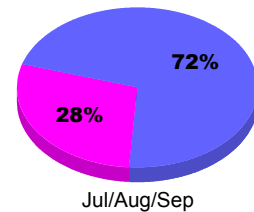

Membership Results
2012-2013

Membership
2011-2012

Month	Net Memb Goal	Actual New Memb	Actual Dropped Memb	Gain/Loss of Memb	Gain/Loss of Memb
Jul/Aug/Sep	140	316	-243	73	176
Totals	140	316	-243	73	176

Membership Results 2012-2013

Goal, New, Dropped, Gain/Loss

Comparison of Membership Gain/Loss

Current Year Compared to the Previous Year

Gender Comparison 2012-2013

Jul/Aug/Sep

Male Female