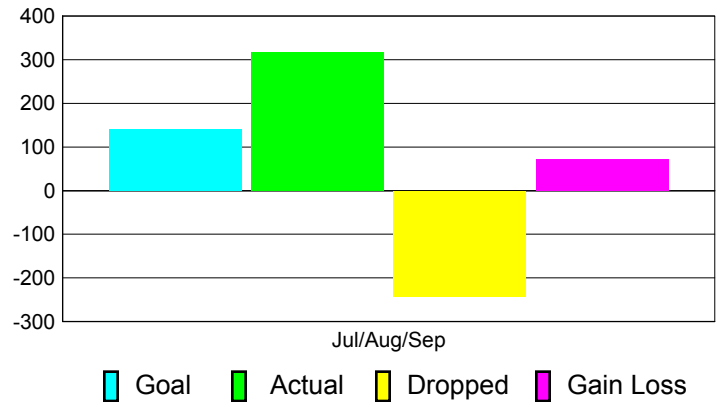

Membership Results 2012-2013

Goal, New, Dropped, Gain/Loss

Comparison of Membership Gain/Loss

Current Year Compared to the Previous Year